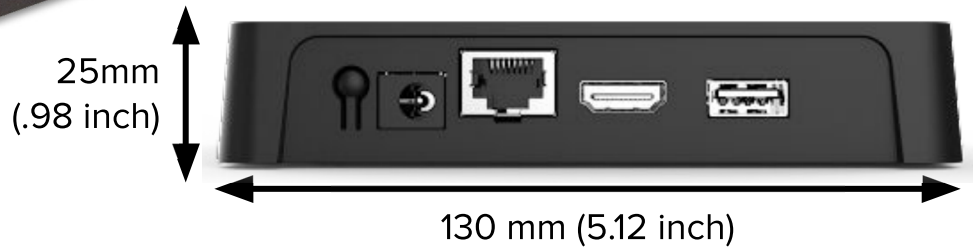

EVOLVE® M1

TECHNICAL SPECS

General

SoC	BCM 72127
Dimensions	130 mm x 130 mm x 25 mm (5.12" x 5.12" x .98")
RAM	4GB DDR4
Storage	16GB eMMC
WiFi	6 Dual Band Selectable
Bluetooth®	5.0 with BLE
Power Supply	12V DC Jack
Case	Pairing and factory reset buttons, no external LED lighting or DISH branding

Connectors

USB Port	2.0-A
HDMI Port	2.1
LAN Port	RJ45 Ethernet (10/100/1000)

Mounting Bracket (Optional)

Dimensions	134.5 mm x 127.4 mm x 33.5 mm (5.30" x 5.02" x 1.32")
Material	Acrylonitrile Butadiene Styrene (ABS) made from Acryrex Pimma Resin