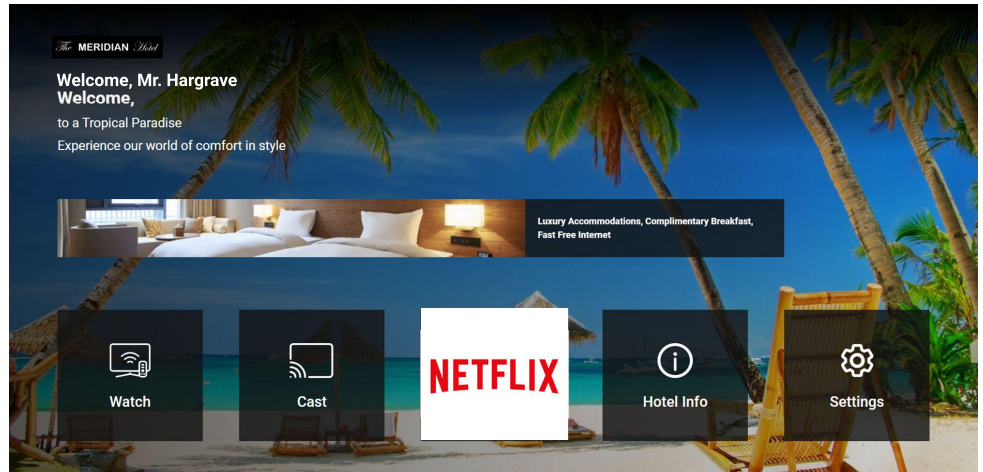

# EVOLVE<sup>®</sup> M1

Powered by **OnStream**, this in-room entertainment platform is built to deliver a **customizable** and **enriching** experience for both property and guest

EVOLVE pairs live TV with streamed content for the ultimate entertainment experience. Its user interface allows seamless navigation from live TV to popular streaming services, and the ability to download new apps from the Google Play™ Store.